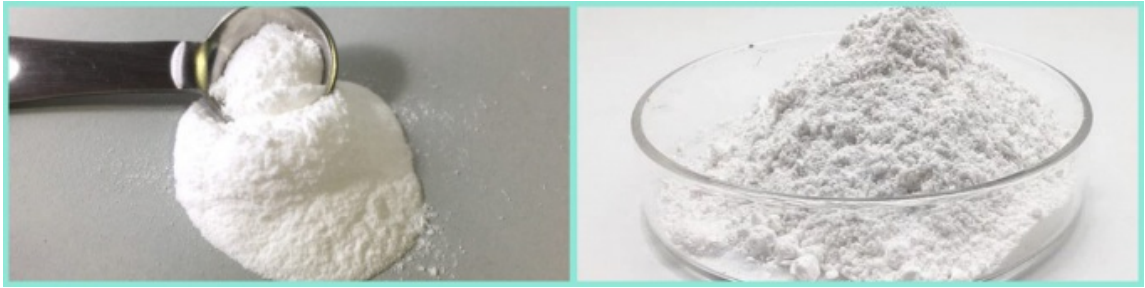

Mw 500-1000Dal Animal Collagen Sea Cucumber Collagen Peptide Powder For Skin

Our Product Introduction

for more products please visit us on peptide-powder.com

Basic Information

- Place of Origin: China
- Brand Name: Hongbaiyi
- Certification: ISO, MUI, HACCP, HALAL
- Model Number: HBY-Sea Cucumber Collagen Peptide
- Minimum Order Quantity: 15KG
- Price: Negotiable
- Packaging Details: 15KG/Bag, 15KG/carton, or customized.
- Delivery Time: 3-5days, upon receipt of payment
- Payment Terms: T/T, Western Union, MoneyGram
- Supply Ability: 100,000kg/month

Product Specification

- Product Name: Sea Cucumber Collagen Peptide
- State: Powder
- Mw: 500-1000Dal
- Smell: With The Product Unique Taste
- Grade: Food Grade
- Color: White Or Light White
- Shelf Life: 36 Months
- Application: Healthcare Supplement, Food Additives, Nutritional Supplement, Food Supplement, Food And Beverage, Skincare, Beauty Products
- Highlight: **Collagen Peptide Powder For Skin , 500-1000Dal Animal Collagen, Sea Cucumber Collagen Peptide Powder**

More Images

Product Description

Basic Information of Sea Cucumber Collagen Peptide

Item	Sea Cucumber Collagen Peptide
Appearance	Powder or Granule
Mw	500-1000Dal
Color	White or light white
Sample	Available
Shelf Life	36 months